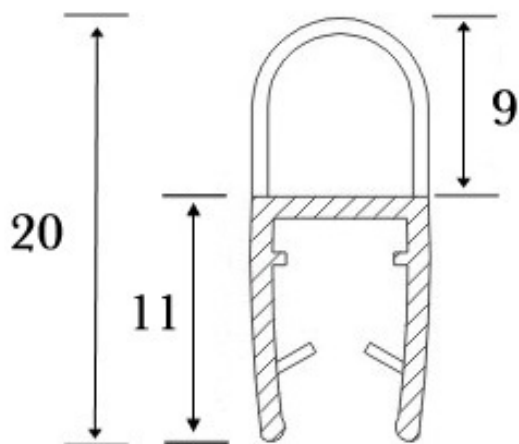

# PRODUCT SHEET

**Description:**

PVC Seal Glass To Floor, S-5708, 2,5 Mtr, F/6mm Glass ,With 9mm Lip

**Item number:**

15.22.295-1

Units	Box	Carton	HS Code	Barcode
Pcs.	10	80	3925901000	
				5704866443289

**SISO A/S**